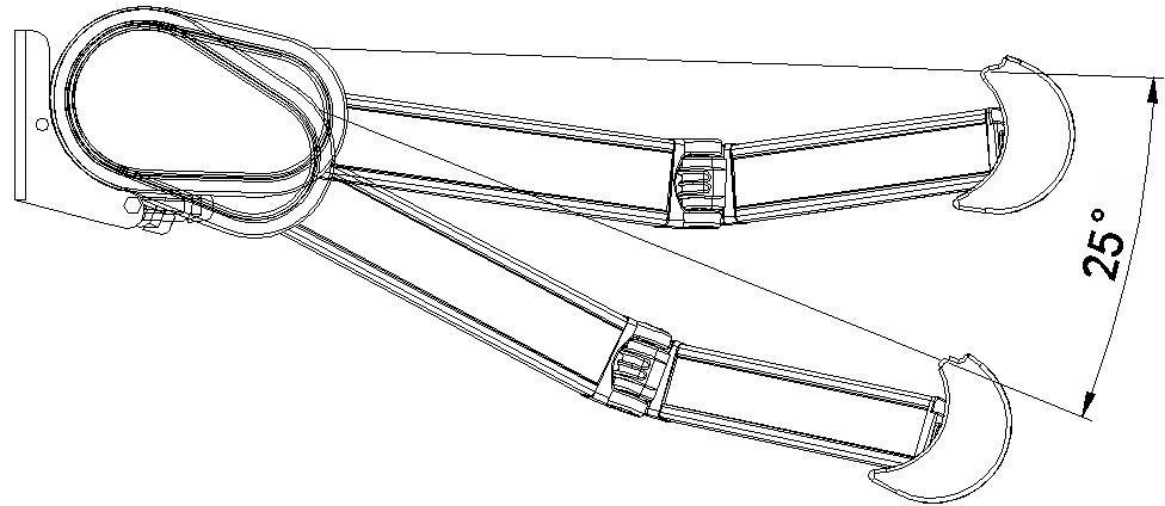

# DETAILED PRODUCT PARAMETERS

Curved arm

QHC curved seat assembly

QHC front pipe connector assembly

Side panel cover

# INSTALLATION METHOD

Wall Mount

Top Mount

(NEED TO BE CUSTOMIZED)

Wall installation adjustable tilt angle is 0~25°