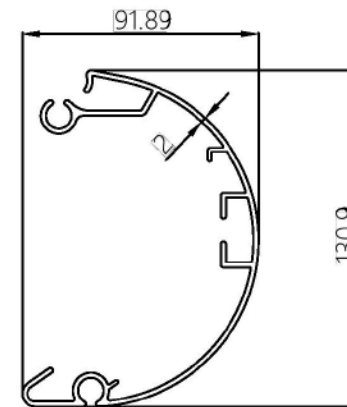

DETAILED PRODUCT PARAMETERS