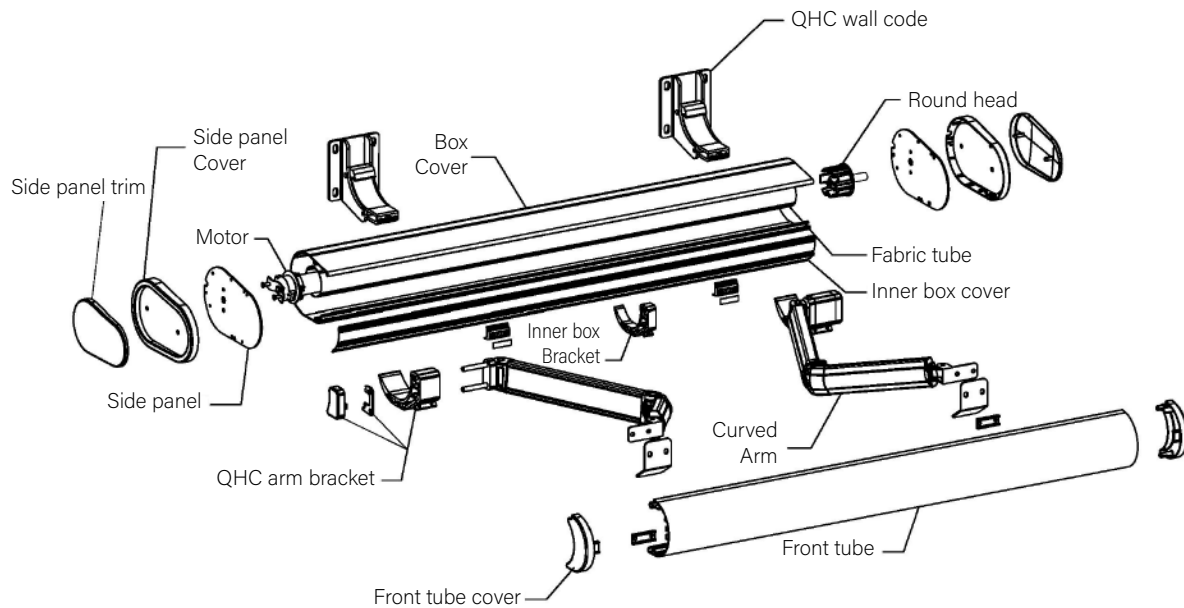

INTERNAL STRUCTURE DIAGRAM

	Box cover		Inner box cover		Fabric tube
	Front tube		Front tube Cover		QHC arm Bracket
	Inner box Bracket		Curved arm		Side panel
	Round head		Motor		Side panel Cover
	QHC wall code