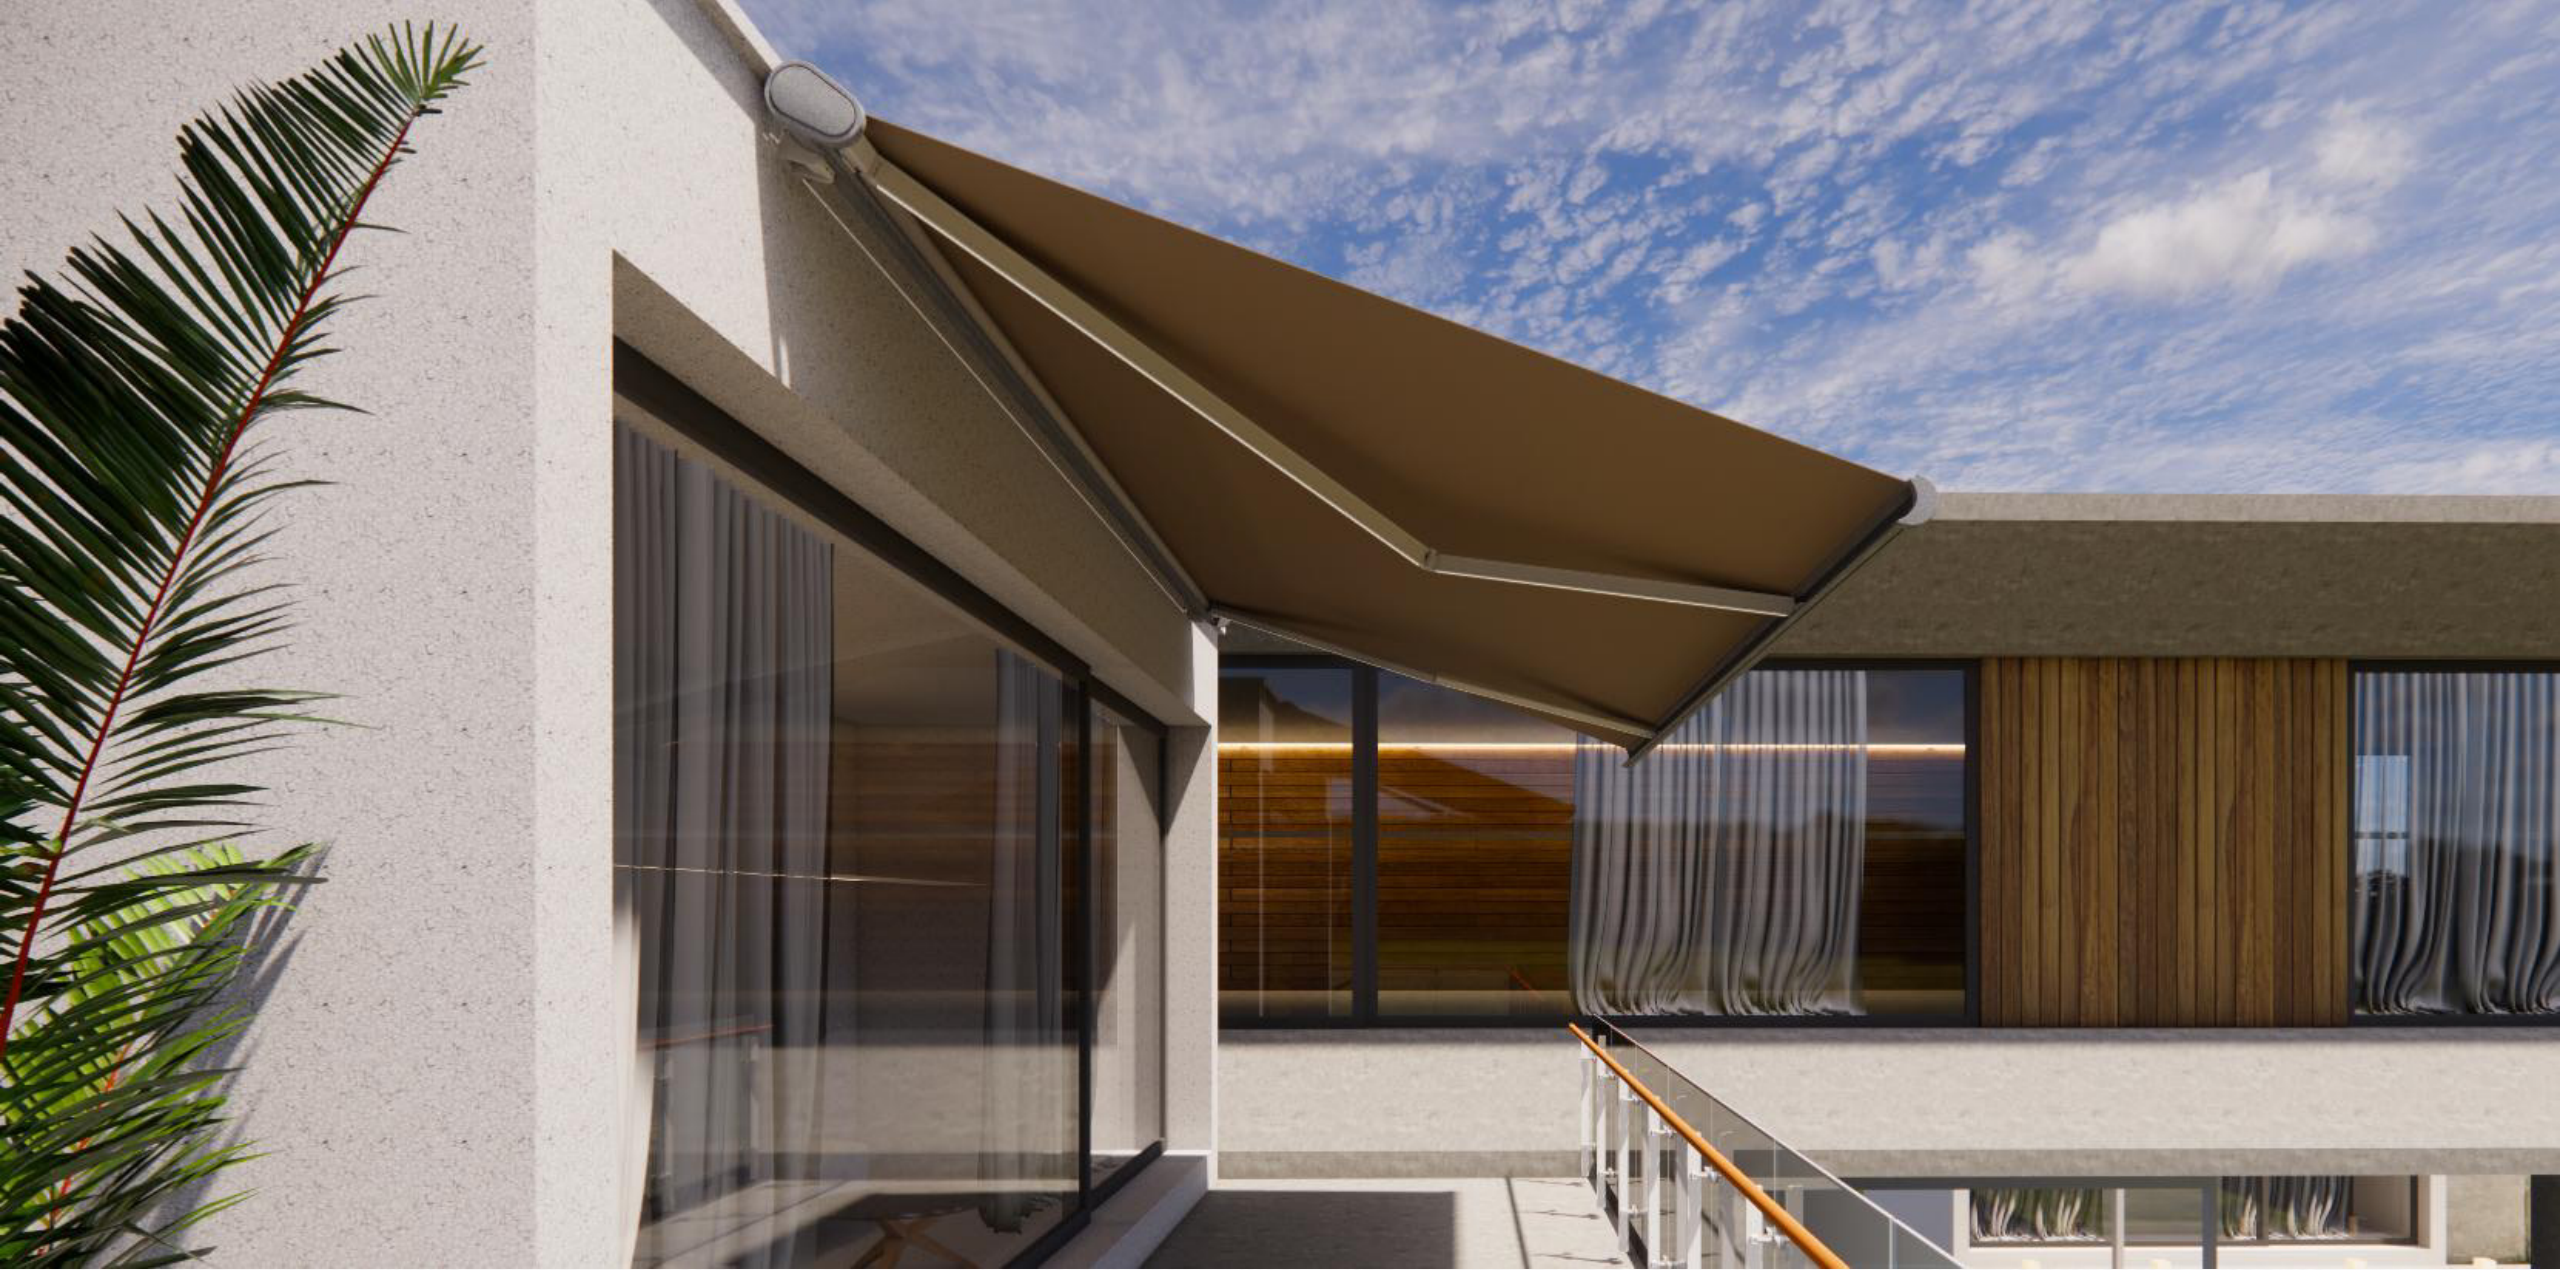

The size of a single set of Cassette Awnings can be **2-6 meters in width and 3 meters in extension** (see the size specification table for details); it is equipped with imported fabrics from Sauleda in Spain, and the colors are still timeless in the bright sunshine!

## DQ-B CURVED ARM AWNING APPLICABLE FIELD

Applicable to living scenes such as **residences, businesses, clubs, villas**, etc., with simple lines, calm tones, and integrated design;

Even at night, the simple and bright lighting system is still eye-catching; the full cassette awning must be the finishing touch of your building facade!

- EXTREME COORDINATION. EXTEND THE LIVING SPACE TO THE OUTSIDE
- THE STREAMLINED APPEARANCE COMPLEMENTS THE HARD-LINED BUILDING

· ELECTRIC REMOTE CONTROL/REMOTE CLIENT OPENING AND CLOSING AT WILL

· COMFORTABLE OUTDOOR LIVING

· EXTREME COORDINATION. EXTEND THE LIVING SPACE TO THE OUTSIDE

· FOCUS ON OUTDOOR COURTYARD SUNSHADE PRODUCTS

· EXPANSION OF OUTDOOR SPACE AREA

· CURVED ARM LIGHT STRIP DESIGN

· THE QUALITY CHOICE FOR HIGH-END OUTDOOR LIFE