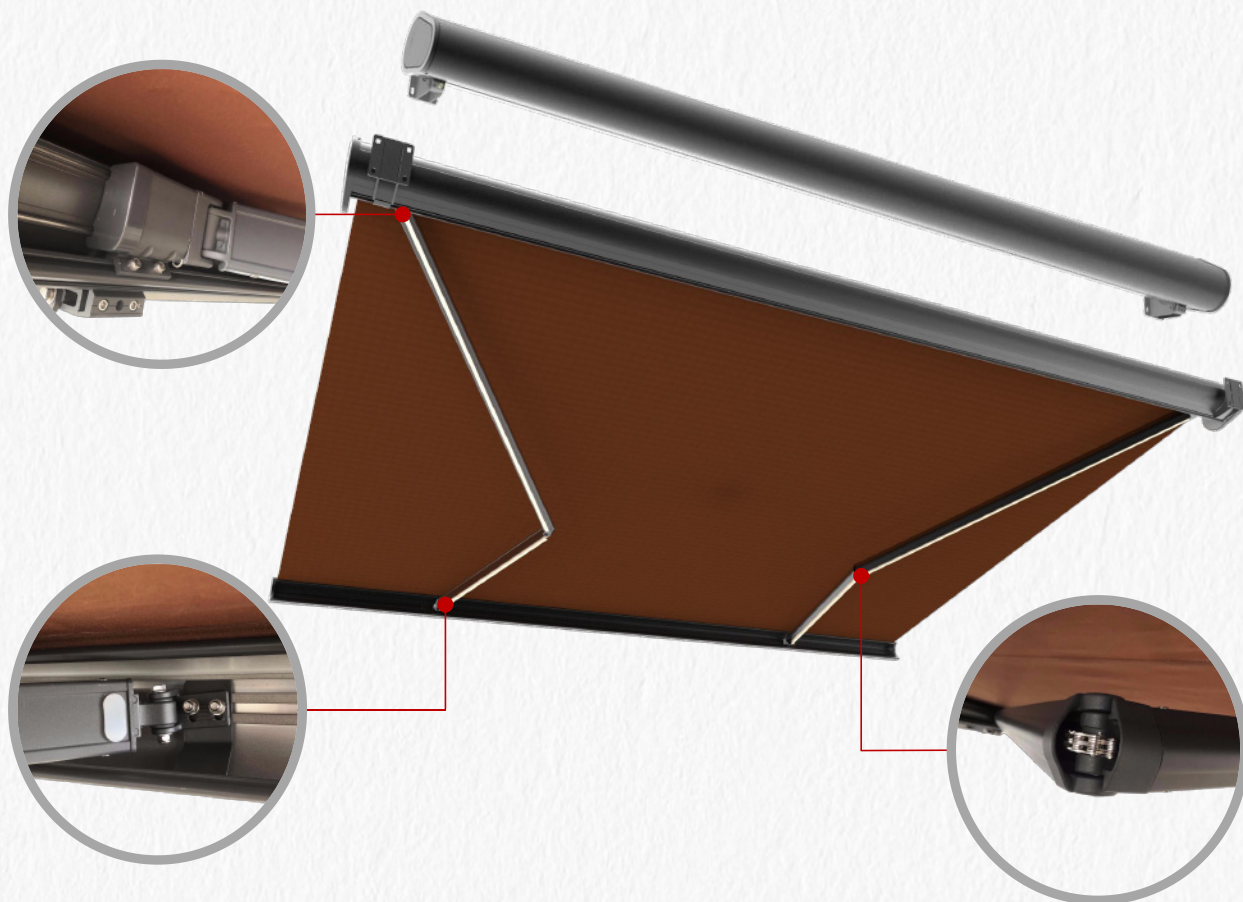

DETAILS AND DIMENSIONS

DQ-B Awning Single Set Size (mm)										
Extension / Wide	2000	2500	3000	3500	4000	4500	5000	5500	6000	7000
1500	✓	✓	✓	✓	✓	✓	✓	✓	✓	✓
2000			✓	✓	✓	✓	✓	✓	✓	✓
2500				✓	✓	✓	✓	✓	✓	✓
3000					✓	✓	✓	✓	✓	✓
3500						✓	✓	✓	✓	✓

Rated height : 2700 / Maximum inclination 25°

DQ-B Main Profile Section Specifications (Aluminum Alloy)				
Anterior tube	Box cover		Side cover	
		170*150*2.5		250*165
Front tube cover	Curved arm		Arm bracket	
		78*38*1.5		175*102*50
Assembly	Hanging Yard		Wall code	
		A3 cold rolled steel plate		A3 cold rolled steel plate