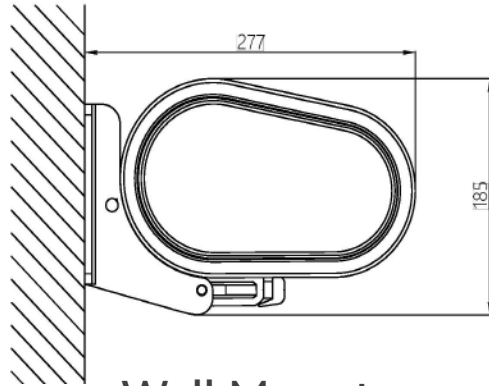

# INTERNAL STRUCTURE DIAGRAM

	Box cover		Inner box cover		Fabric tube
	Front tube		Front tube Cover		QHC arm Bracket
	Inner box Bracket		Curved arm		Side panel
	Round head		Motor		Side panel Cover
	QHC wall code				

# DETAILED PRODUCT PARAMETERS

Curved arm

QHC curved seat assembly

QHC front pipe connector assembly

Side panel cover

# INSTALLATION METHOD

Wall Mount

Top Mount

(NEED TO BE CUSTOMIZED)

Wall installation adjustable tilt angle is 0~25°