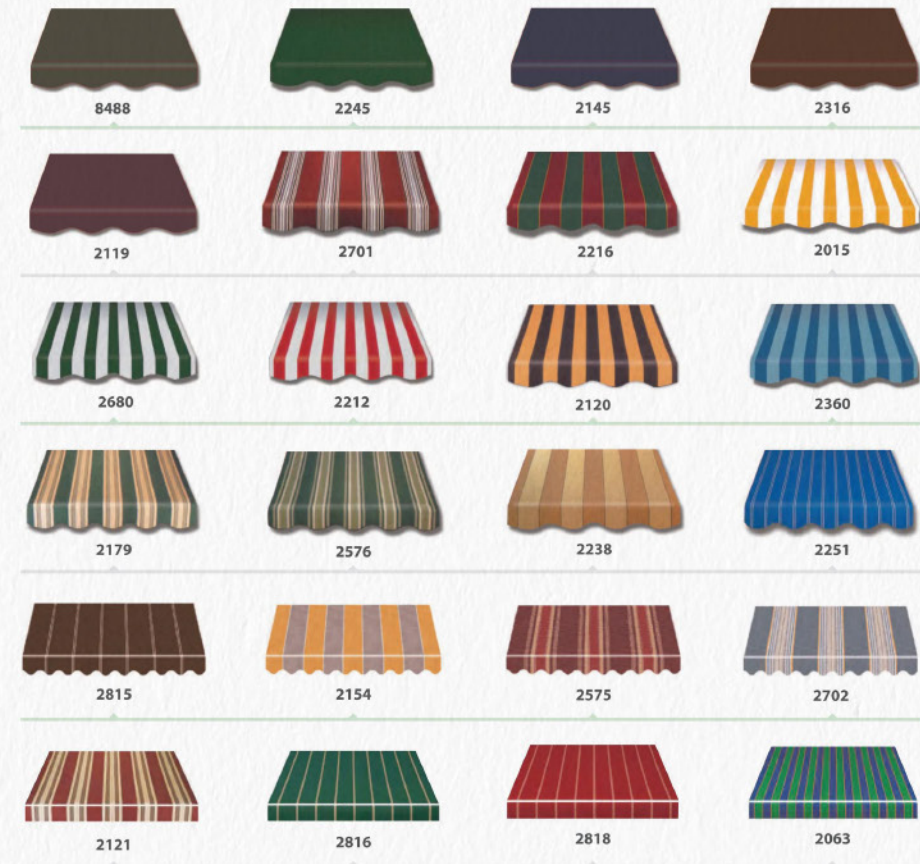

AWNING FABRIC

ENTERPISE PICTURE ALBUM

> Color soluble cloth: **masacril** imported outdoor sunshade fabric

PARAMETER

> Material: acrylic fiber (acrylic fiber)	> Specification: 1.2(47") *60m
> Weight: 300 grams per square meter	> Linear density: 30x15/cm2
> Color fastness: grade 7-8	> Water repellency: 360mm
> Warp and weft tearing force: 140daN/5cm/95daN5cm	> Anti-UV: 4UV' 60UV' 80uV' three kinds

PRODUCT INTRODUCTION

> **masacril** series fabric is the product with the longest history under **saulea group**, and has always been the standard configuration of outdoor awnings in Europe. The high-quality raw material fiber guarantees the service life of the fabric up to 10 years; the exclusive fiber core coloring technology ensures the anti-sun performance of the color, so that the **masacril** fabric can still maintain a bright color under up to 4000 hours of sunlight; passed the most stringent European , Strict environmental protection test (oeko-tex® standard 100), pregnant women and infants can touch it with confidence; in addition, the fabric's water pressure resistance, anti-ultraviolet performance, fiber tension and other data, **masacril** are all first-class in the industry.

> This is **masacril**, which brings you unique life enjoyment. It is a luxury product specially designed for high-quality awnings and consumers with high taste.