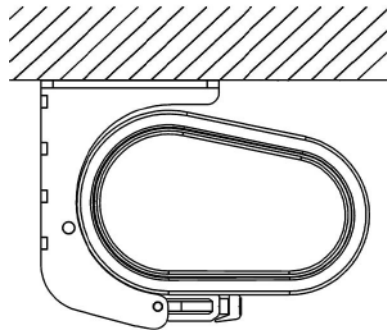

# INTERNAL STRUCTURE DIAGRAM

	Box cover		Inner box cover		Fabric tube
	Front tube		Front tube Cover		QHC arm Bracket
	Inner box Bracket		Curved arm		Side panel
	Round head		Motor		Side panel Cover
	QHC wall code				

# DETAILED PRODUCT PARAMETERS

Curved arm

QHC curved seat assembly

QHC front pipe connector assembly

Side panel cover

# INSTALLATION METHOD

Wall Mount

Top Mount

(NEED TO BE CUSTOMIZED)

Wall installation adjustable tilt angle is 0~25°