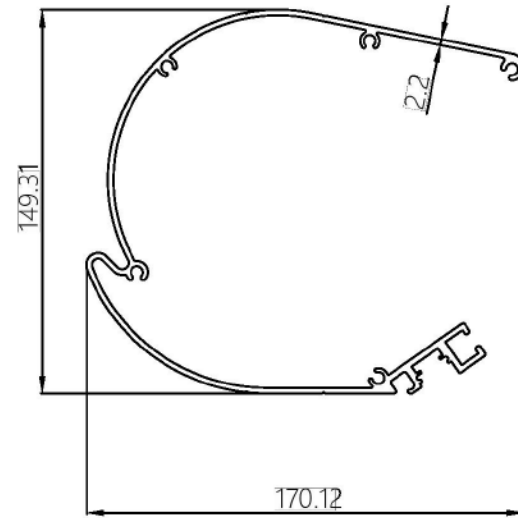

DETAILED PRODUCT PARAMETERS