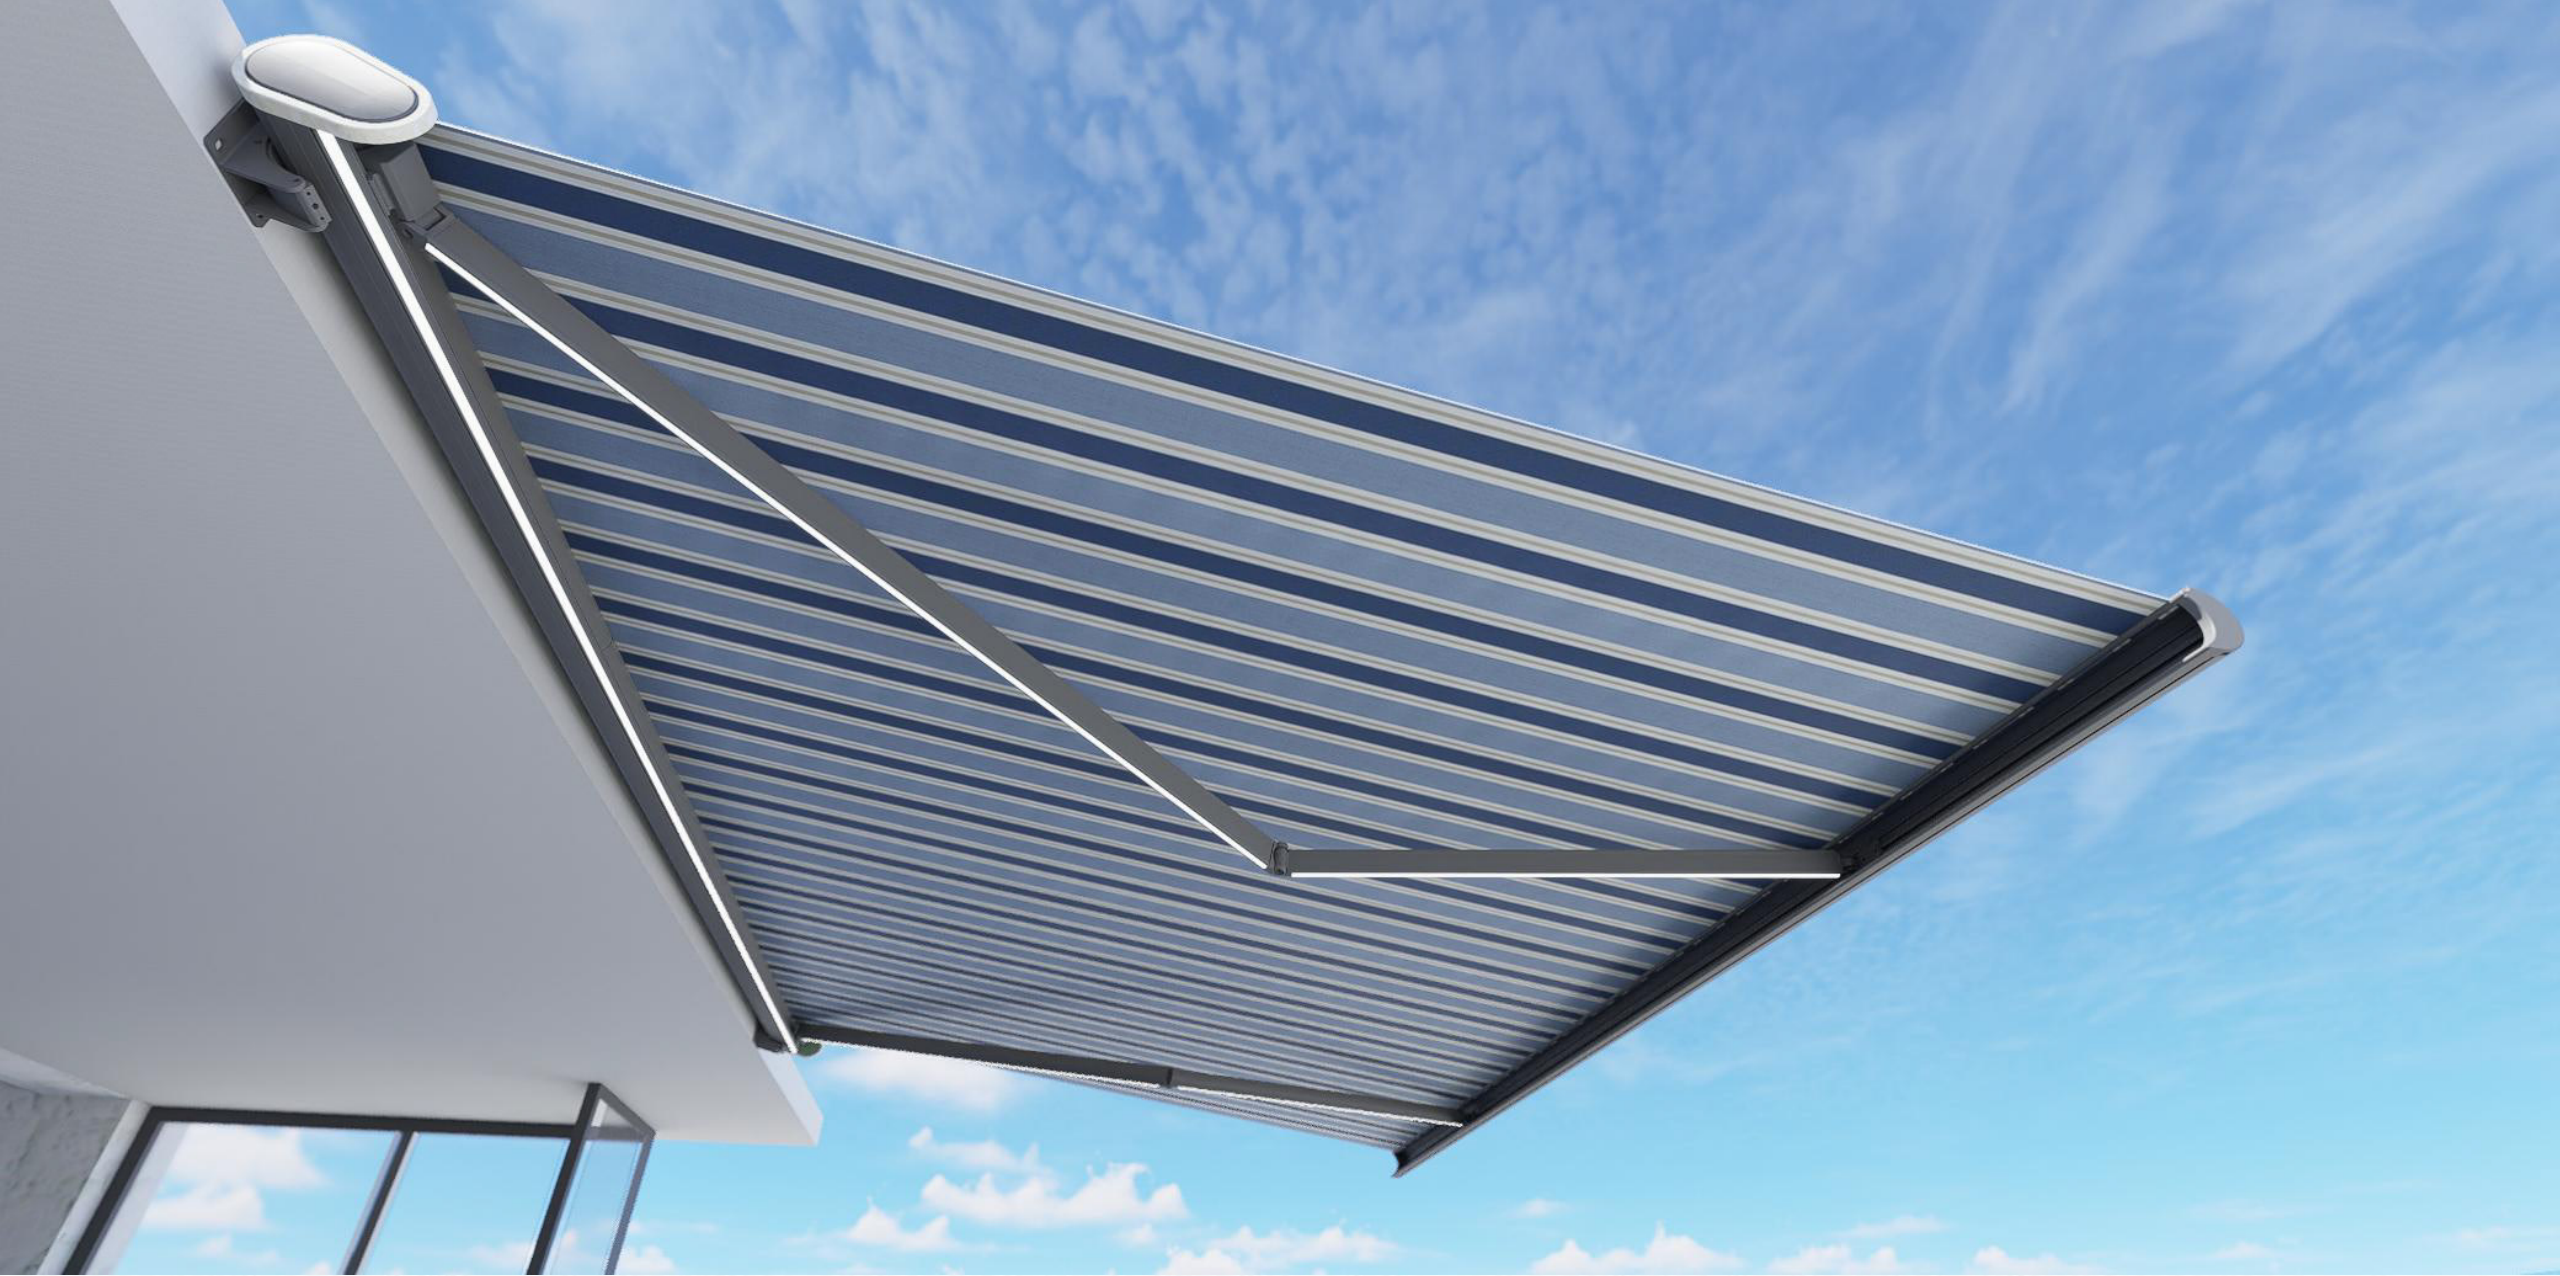

· DIFFERENT FABRICS, DIFFERENT BEAUTY