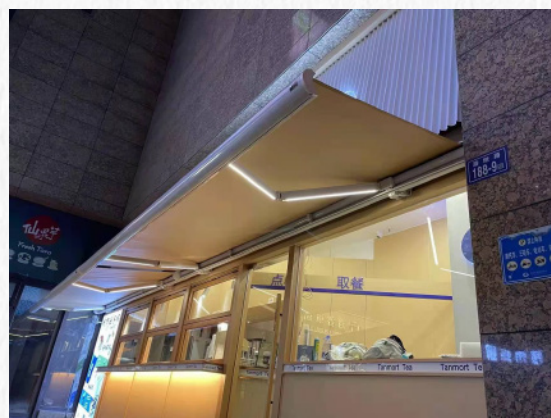

REAL SHOT CASE