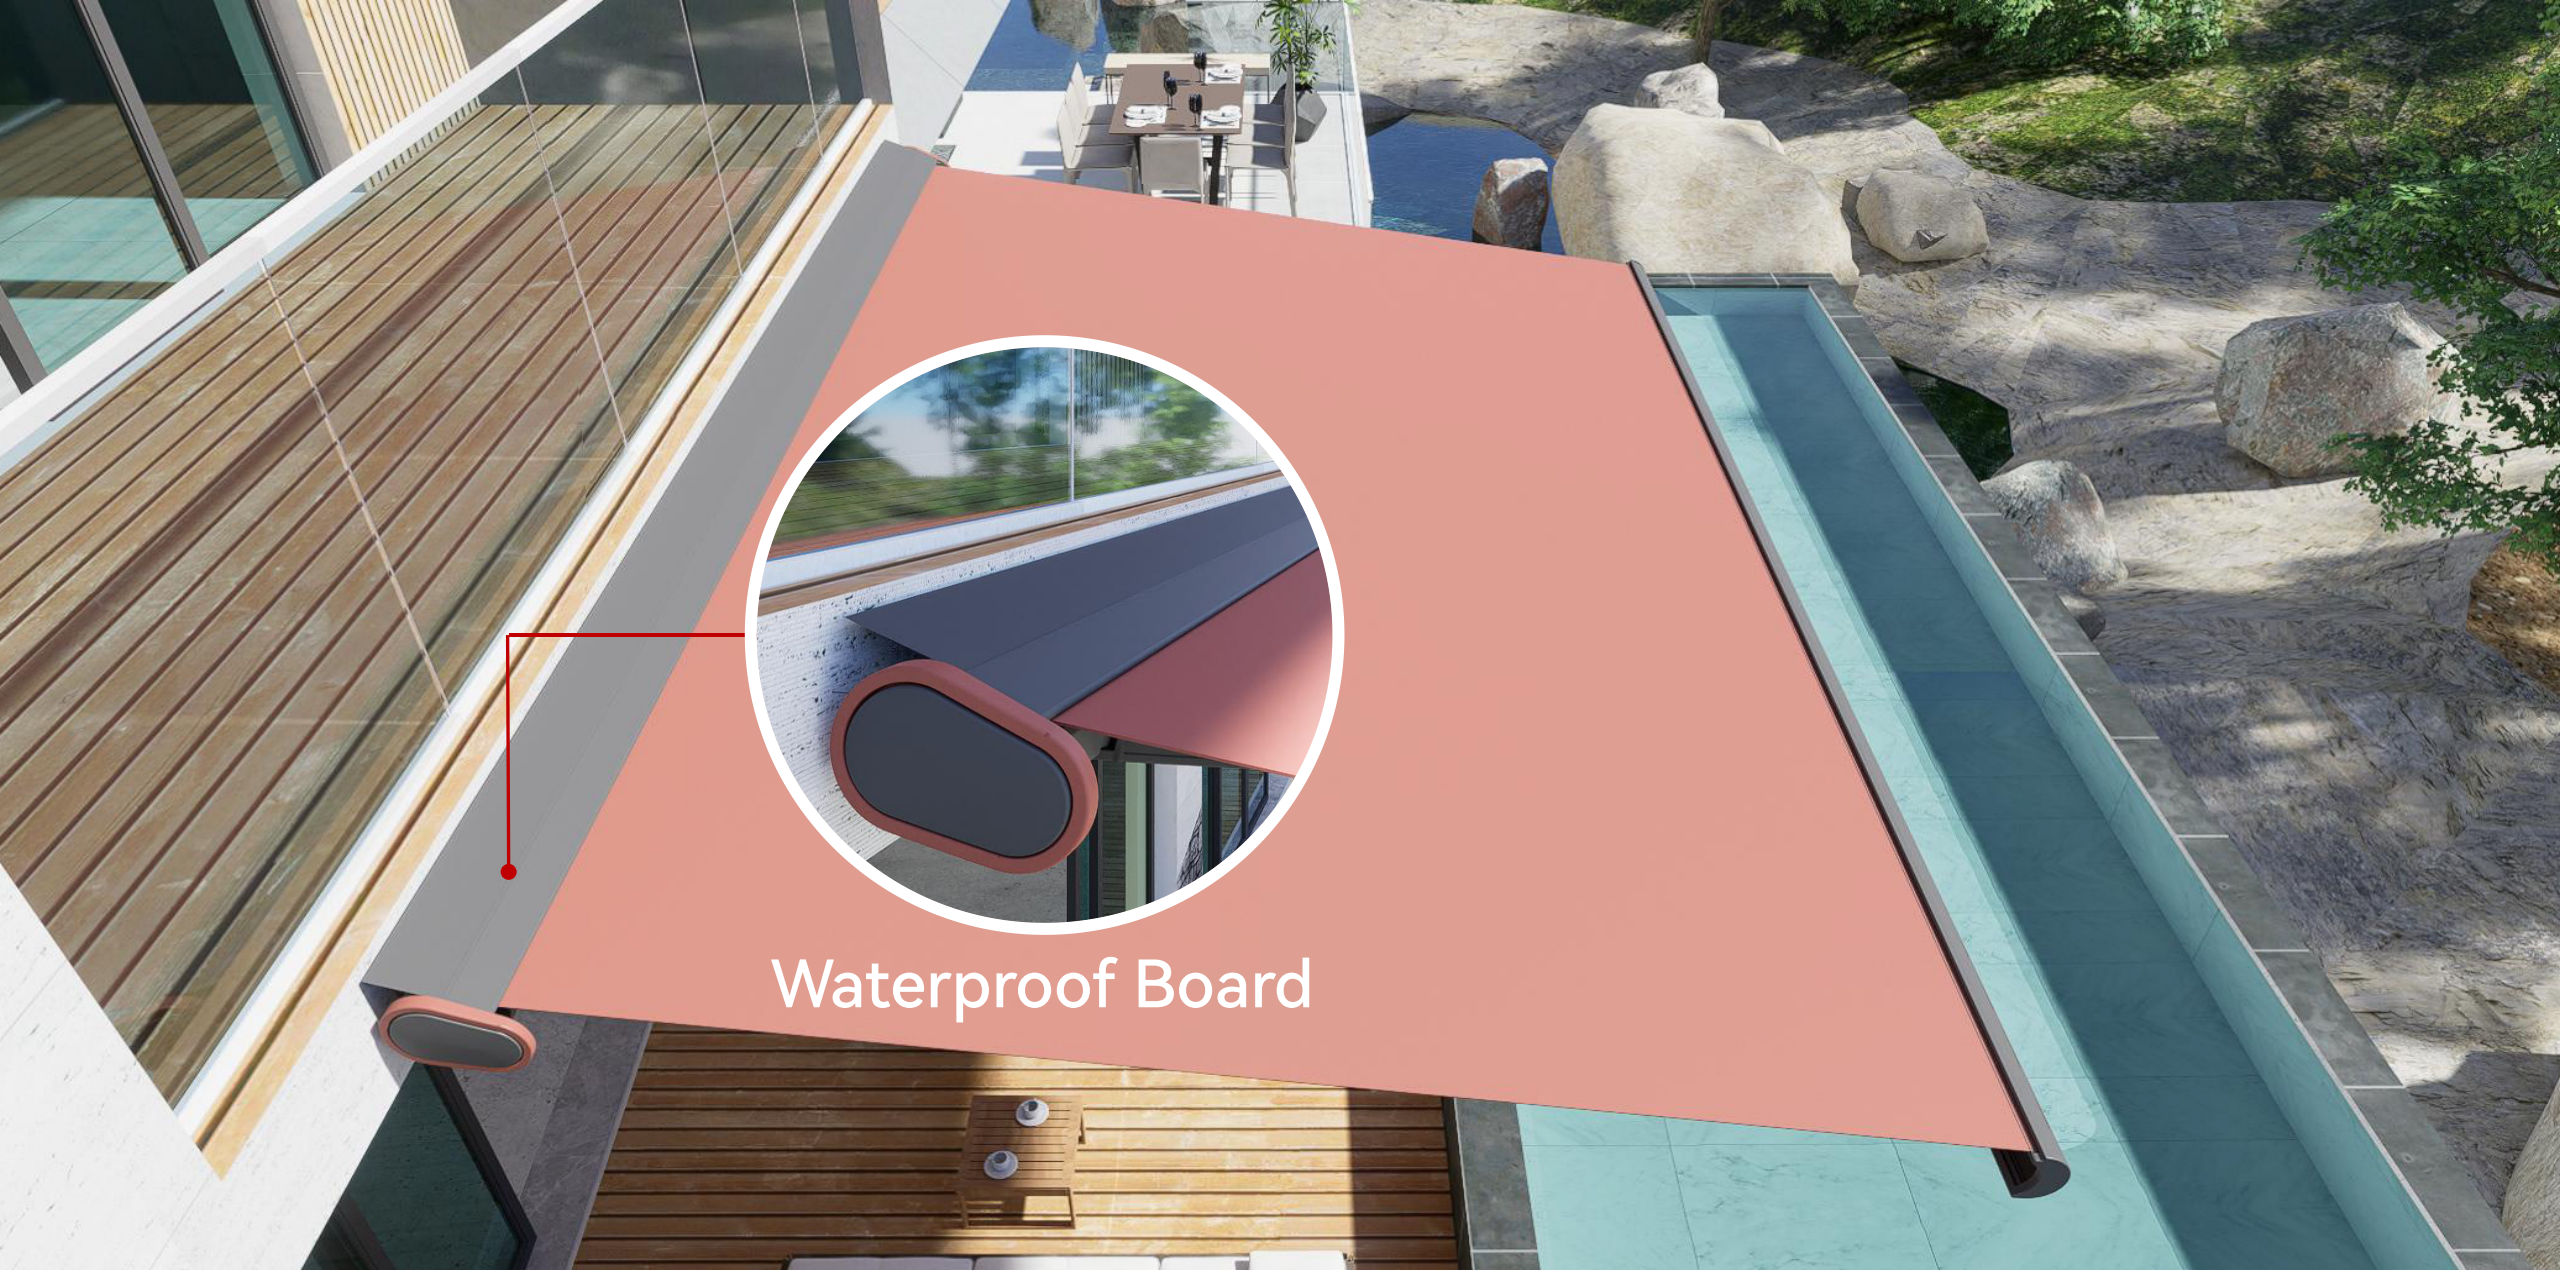

Waterproof Board

· DETAILS ARE NOT AFRAID OF BEING MAGNIFIED AND APPRECIATED