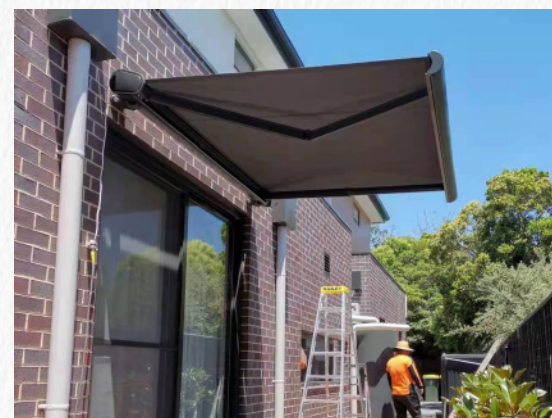

REAL SHOT CASE