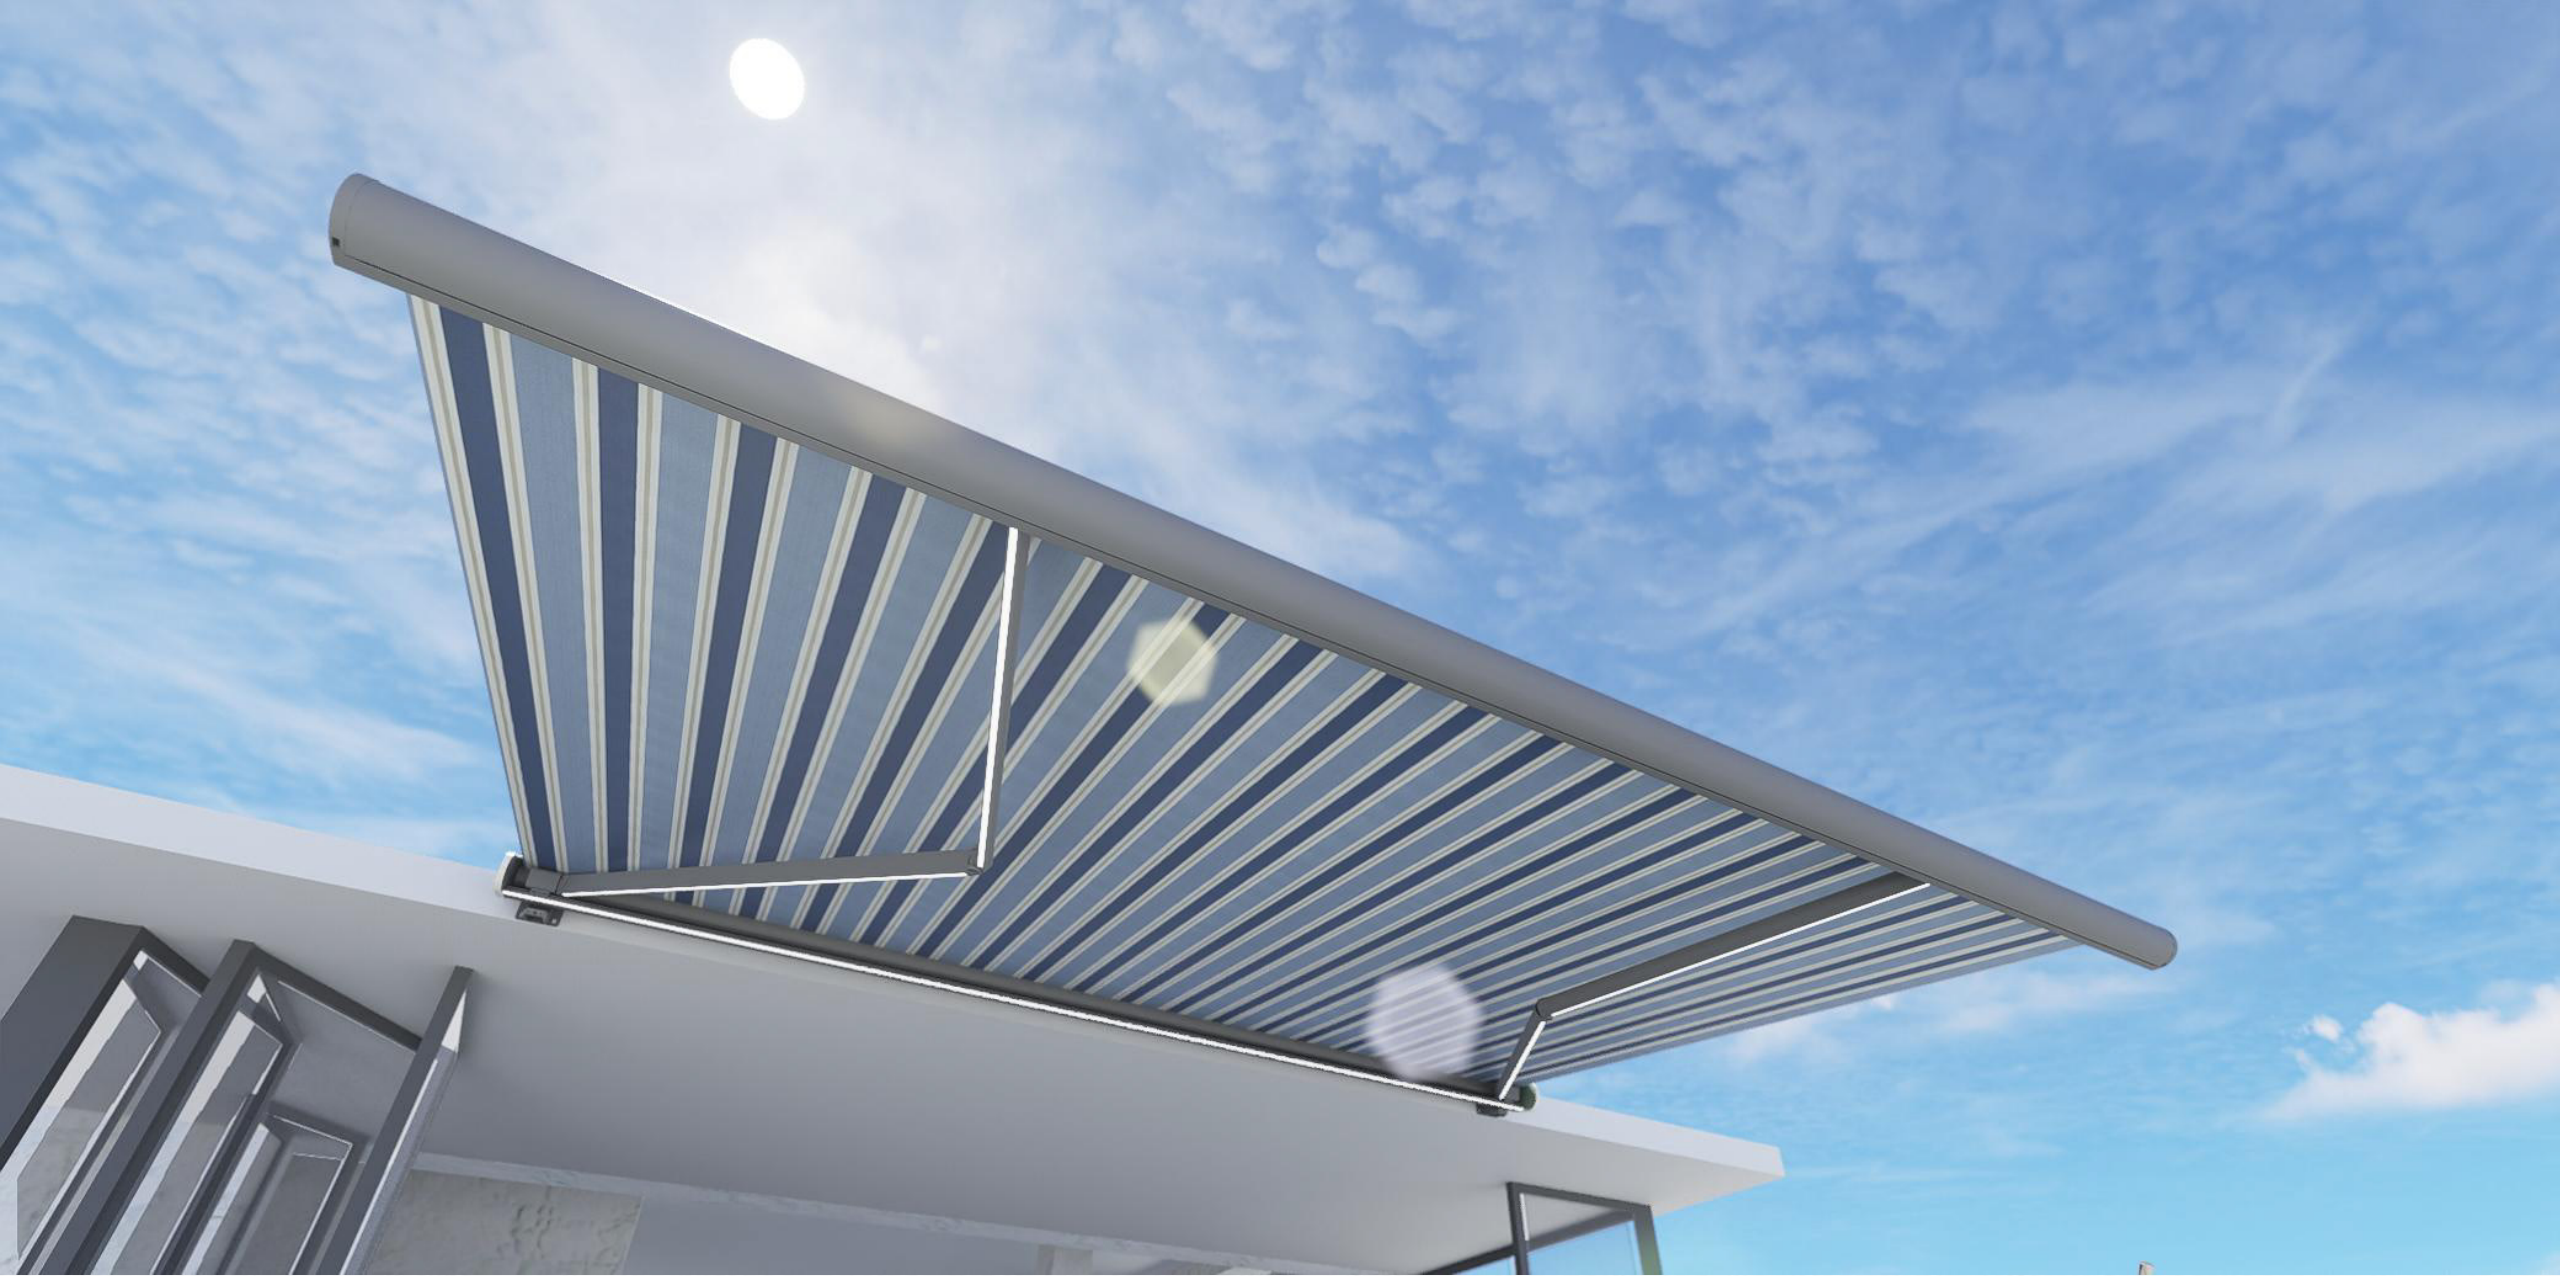

· FOCUS ON OUTDOOR COURTYARD SUNSHADE PRODUCTS