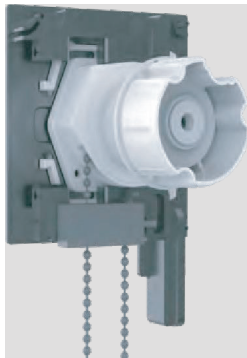

Different Series of Installation

100 Electric Zip Screen

100 Spring Zip Screen

100 Bead-String Zip Screen

100 Rod-Rotate Zip Screen

120 Electric Zip Screen

120 Spring Zip Screen

120 Bead-String Zip Screen

120 Rod-Rotate Zip Screen

Different Types of Drive/Motor Installation

Bead-String System

Rod-Rotate System

Electric Motor System

Maual Spring System

Fabric Options

Various options for openness factors from 0% totally blocking to 30% with air circulation and sunshade, which has the ability of UV resistant and waterproof.