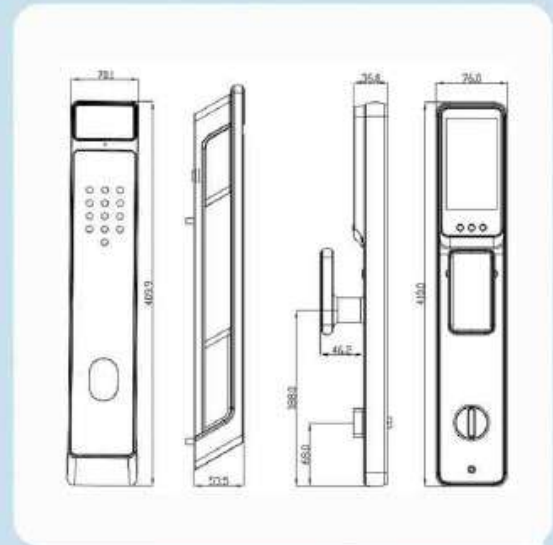

EA-F10

3D FACE DOOR LOCK

w i t h v i e w e r c a m e r a

SPECIFICATION

Size: 6068 Normal Mortise

Material: Aluminum alloy

Fingerprint: Biometric Fingerprint scanner

Panel: Touchscreen

Connection method: Wifi

Power supply: Lithium battery

UNLOCKING

Face

Phone

Fingerprint

1 2 3
4 5 6
7 8 9
* 0 #

Password

Card reading

Key

Emergency power supply