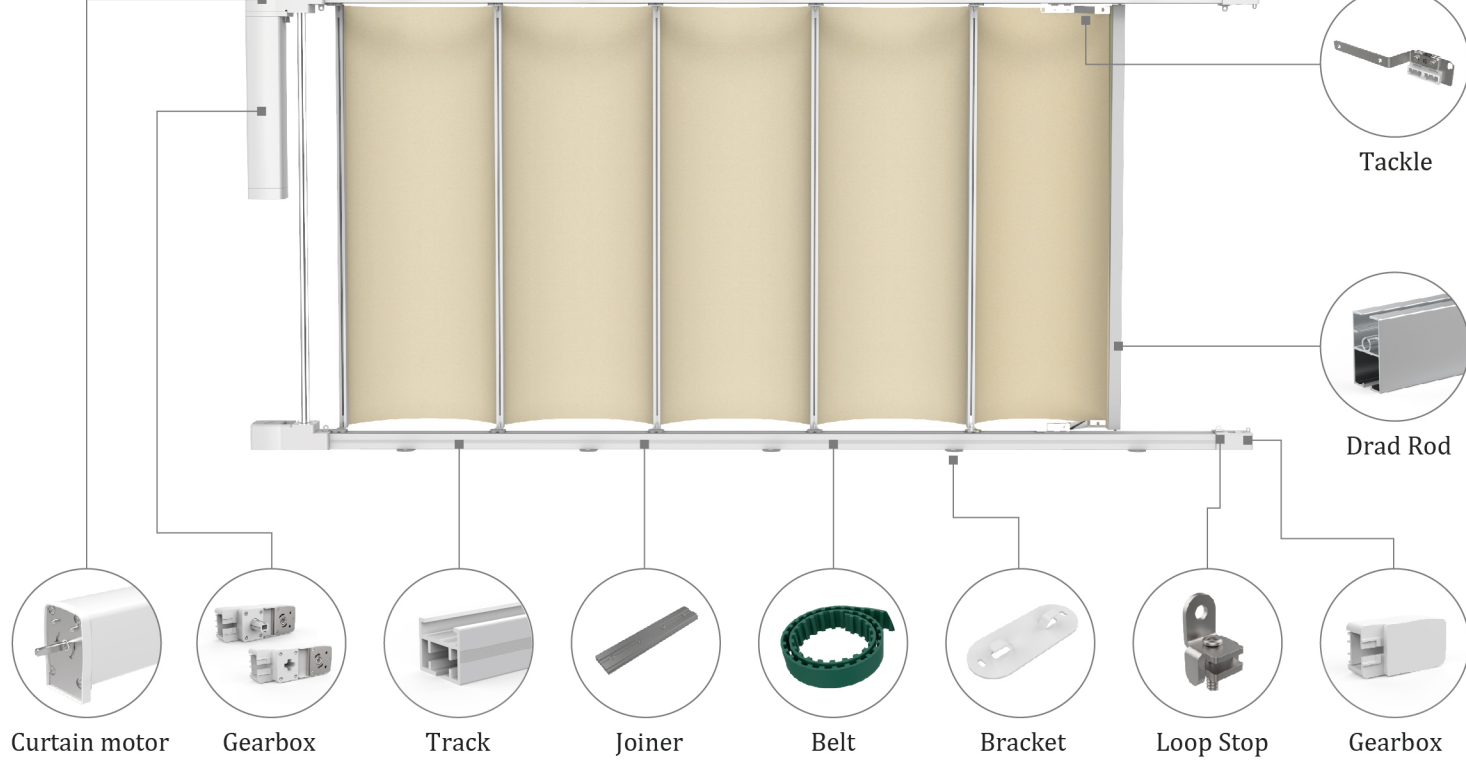

1 RF Remote
Item# AT2026
63 channels
controls up to 63 motors
Dimension: 125mm*44mm*10mm
Battery: DC 3V
with remote holder

AUTORAIL®

SINCE 2003

Motor Parameter

| | |
|-------------------|----------------------|
| Rated Voltage | AC 100~240V; 50/60Hz |
| Current | 0.3A |
| Power | 80W |
| Torque | 2.5N·m |
| Speed | 160rpm |
| Single Open Speed | 18cm/s |
| Electrical Noise | <30dB(A) |
| Protection Class | IP41 |
| Dimension | 275mm*72mm*51mm |

AT5811 Series

AT36 Motorized Honeycomb Skylight Blind

GUANGZHOU AUTORAIL CO.,LTD.

Control Method

1 RF Remote
Item# AT2026
63 channels
controls up to 63 motors
Dimension: 125mm*44mm*10mm
Battery: DC 3V
with remote holder