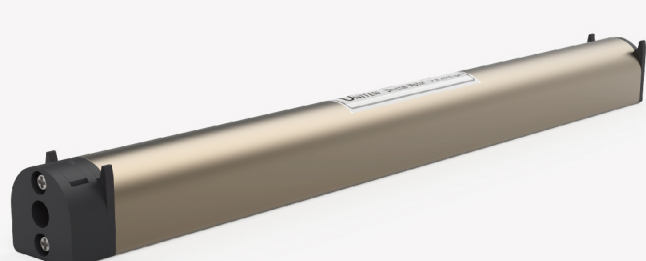

5804 Single Motor Motorized Skylight Blind

RS 485 ✓

Tuya ZigBee ✓

Voice control ✓

App control ✓

GUANGZHOU AUTORAIL CO.,LTD.

tuya

Control Method

1 RF Remote
Item# AT2026
63 channels
controls up to 63 motors
Dimension: 125mm*44mm*10mm
Battery: DC 3V
with remote holder

AUTORAIL®

SINCE 2003

Motor Parameter

| | |
|-------------------|----------------------|
| Rated Voltage | AC 100~240V; 50/60Hz |
| Current | 0.3A |
| Power | 80W |
| Torque | 2.5N·m |
| Speed | 160rpm |
| Single Open Speed | 18cm/s |
| Electrical Noise | <30dB(A) |
| Protection Class | IP41 |
| Dimension | 275mm*72mm*51mm |

AT5811 Series

AT36 Motorized Honeycomb Skylight Blind

GUANGZHOU AUTORAIL CO.,LTD.

Control Method

1 RF Remote
Item# AT2026
63 channels
controls up to 63 motors
Dimension: 125mm*44mm*10mm
Battery: DC 3V
with remote holder